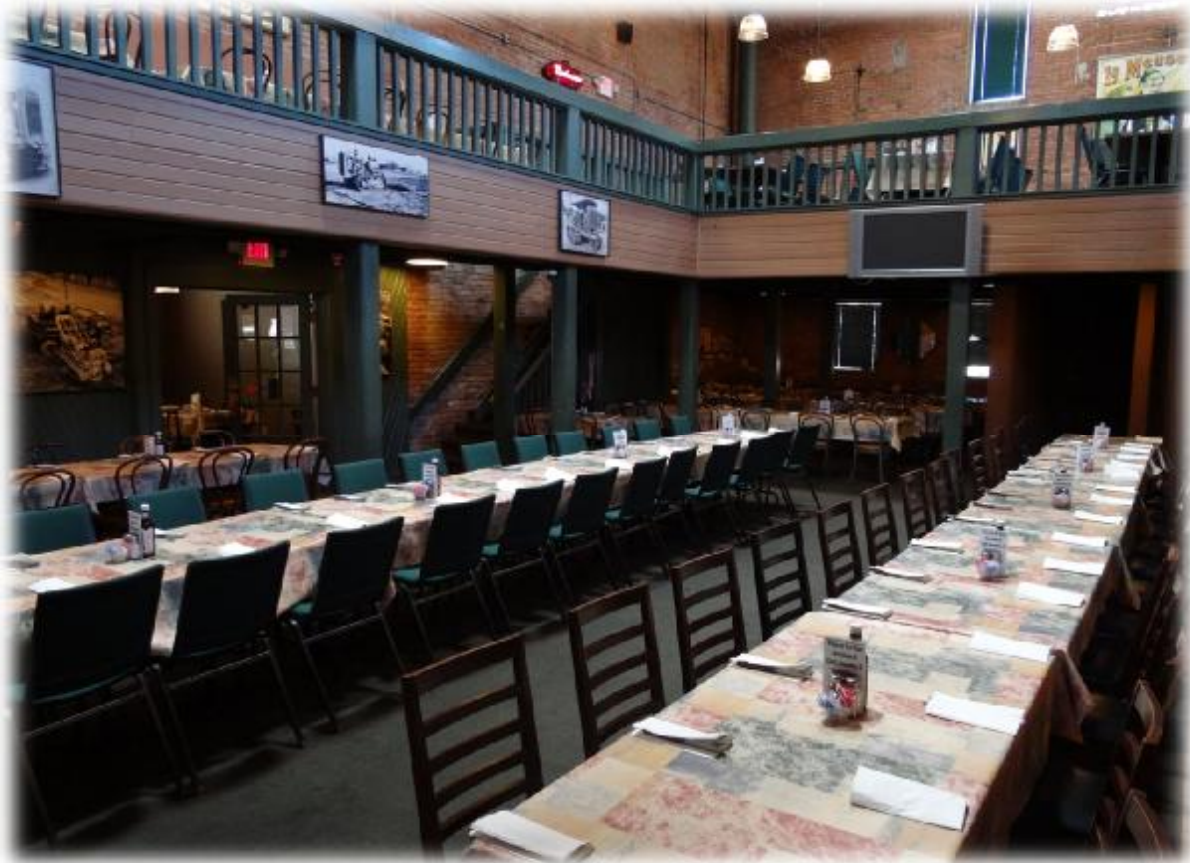

Alexander's Steakhouse Peoria, Illinois

Annex Main Room ("Annex A")

SEATING CAPACITY: UP TO 100 PEOPLE

**Can Be Combined with "Upper Annex"
For Seating Capacity Up To 240 People**

ADDITIONAL FEATURES:

Area IS Wheelchair Accessible

Tables Can Be Arranged to Accommodate Party

**Steak Case, Gas Grill, Salad Bar,
and Full Service Bar Located in Room**

Linen Is Available for an Additional Charge